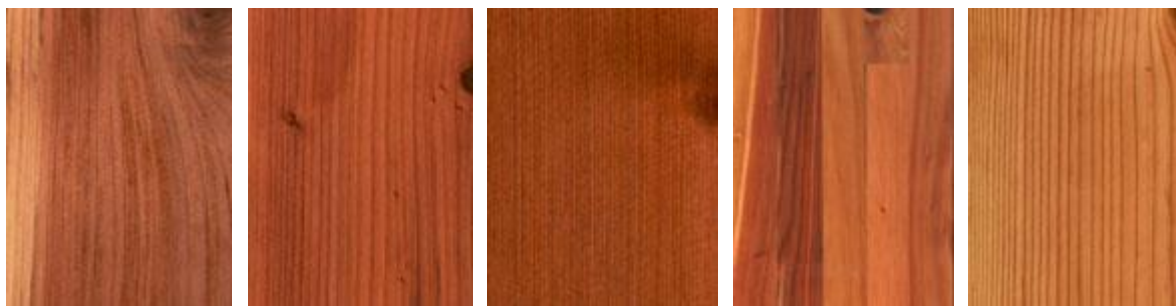

Redwood
(15 yr Warranty)

Mature Redwood
(20 yr Warranty)

Old Growth Redwood
(30 yr Warranty)

Mosaic Eco-Wood
(10 yr Warranty)

Douglas Fir
(10 yr Warranty)