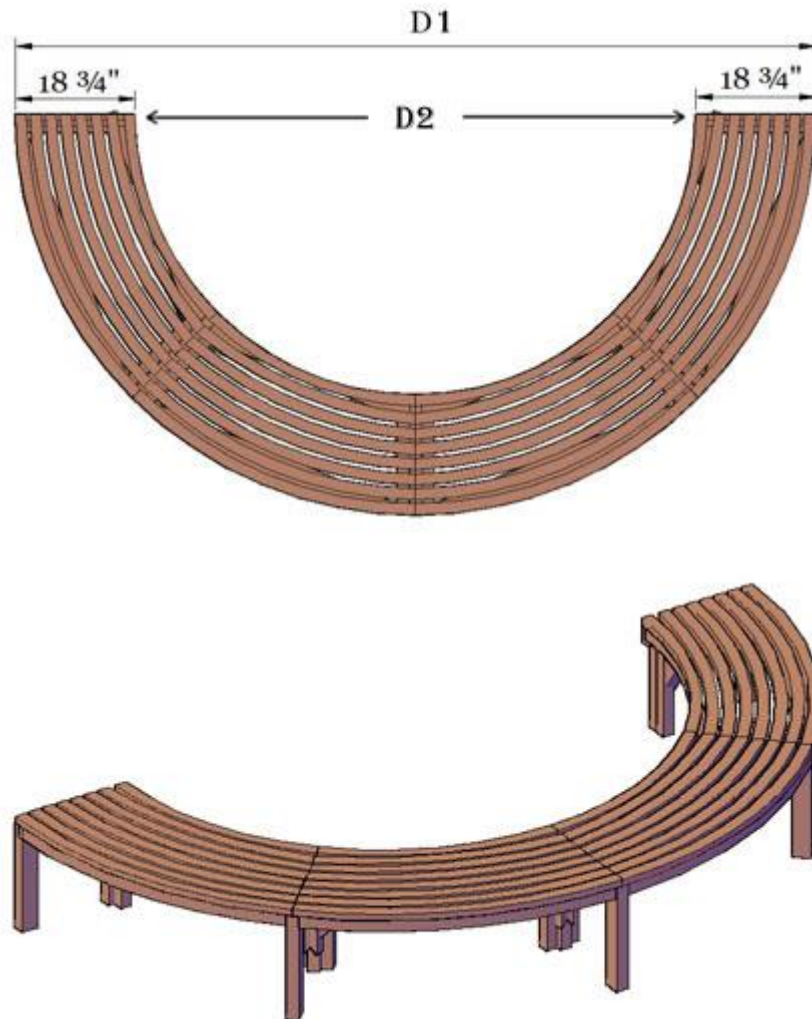

SPECIFICATIONS:

DIMENSIONS & DRAWINGS

Tree Bench Dimensions

D1	D2	Seat	Total Height	Weight
7 Ft	3ft 10.5"	18 ¾"	18"H	120 lbs.
8.75 Ft *	5ft 67.5"	18 ¾"	18"H	170 lbs.
10.5 Ft	7ft 4.5.5"	18 ¾"	18"H	210 lbs.
12 Ft	8ft 10.5"	18 ¾"	18"H	250 lbs.

* - popular for homes and public parks