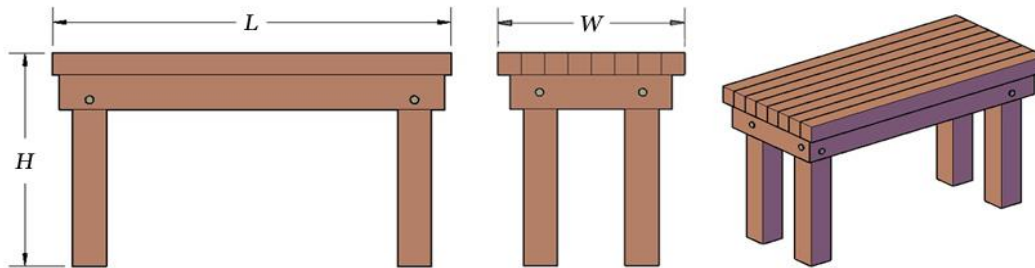

## DIMENSIONS & DRAWINGS

**Available Lengths, Comfortable Adult Seating Capacity, Standard Widths and Heights offered:**

Bench Length(feet)	Adult Seating Capacity	Standard Bench Width (inches)	Standard Bench Height (inches)
1½	1	10 3/4 to 24 3/4	12 ½ to 21½
2	1	for	for
2½	1	all	all
3	1-2	lengths	lengths
3½	2	and	and
4	2	widths	widths
4½	2-3		
5	3		
6	3		
7	4		
8	4-5		

### **Height and Width**

By selecting Advanced Options you can choose the height of your bench if you would like something other than our standard 14". Heights are offered in 14", 15", 17", 18 1/2", 20" and 20". Bench widths can be adjusted as well from the standard 10 3/4 to 12 1/2", 14 1/4", 16" or 17 3/4". As always if you want a special size just let us know! If you need a length, width or height different from the sizes offered, just let us know.